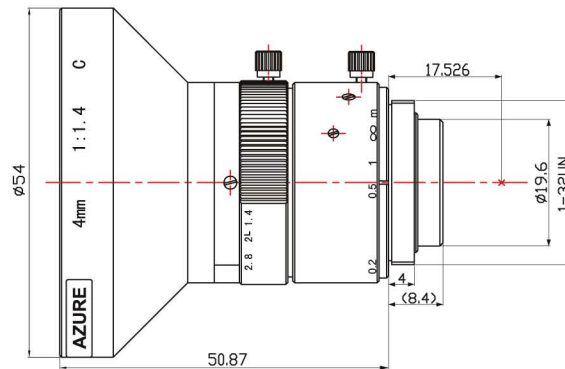

**5
Mega-Pixel**

Manual Iris

C-mount

Item No	AZURE-0414M5M
Resolution	5 mega-pixel
Focal length	4mm
Back Focus	10.342mm
Mount	C
F/NO	1.4
Format	1/2"
Iris Type	Manual Iris
Angle of View	85°
Distortion	<1.5%
Focusing range	∞ ~ 0.1m
Dimension	∅ 54 × 50.87mm
Filter Thread	M52.0 × 0.75mm

Applicable camera
(Model)

1"	<input type="checkbox"/>
2/3"	<input type="checkbox"/>
1/2"	<input checked="" type="checkbox"/>
1/3"	<input type="checkbox"/>
1/4"	<input type="checkbox"/>