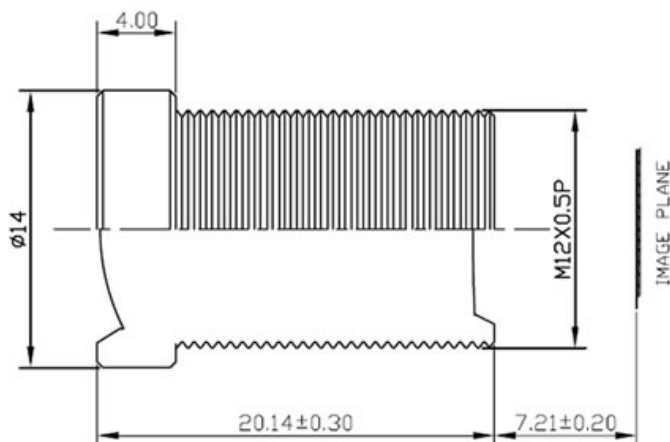

SPECIFICATIONS

Item NO	AZURE-IR2520B3M		
Feature	For Megapixel Camera	Sensing Area	1/2" CCD/ CMOS
Back Focal Length	8.29mm	Focal Length	25mm
Iris Type	Fixed	Mount	M12X0.5
Filed Angle(D X V X H)	16.4° X 9.8° X 13.1°	F/NO	2.0
Focus Extend	0.2m~ ∞	Dimension	∅14 × 20.14
Optical Distortion	<-2%	Weight	8g
Function	Day & Night Lens		

Dimensions

MTF Curves