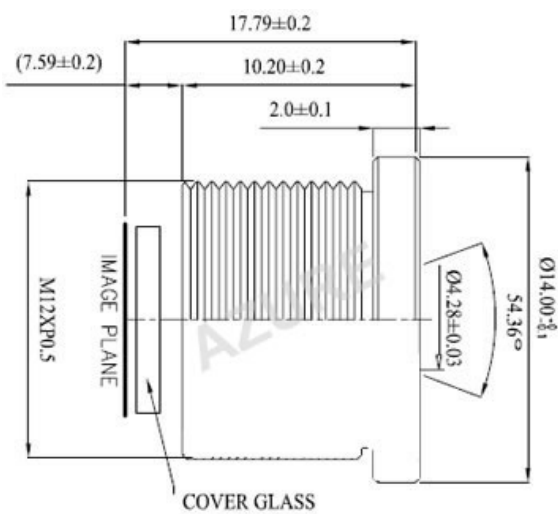

## SPECIFICATIONS

Item NO	AZURE-IR1228B5M		
Effective Focal Length	12.00±2%mm	Seing Area	1/1.8"
F/NO	1/2.8±3%mm	Iris Type	Fixed
Back Focal Length	8.567±0.20mm (in air)	Mount	M12X0.5
Filed Angle(H X V X D)	27.0°X20.3° X33.4°	Range of temperature	-18°C~70°C
Material of Housing	Metal	MOD(m)	1m
Optical Distortion	<-1.75%	Lens Construction	4 Glasses 5 Components

## Dimensions