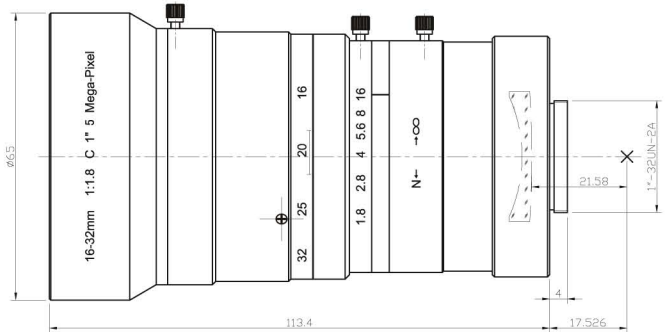

**NEW!**

**5.0  
Mega-Pixel**

**Manual Iris**

**C-mount**

**Vari-Focal**

Item No	AZURE-1632ZL5M
Resolution	5 mega-pixel
Focal length	16~32mm
Back Focus	8.4mm
Mount	C
F/NO	1.8
Format	1"
Iris Type	Manual Iris
Angle of View	53.2°~27.5°
Distortion	<0.4%
Focusing range	∞ ~ 0.3m
IR Correction	OK
Coating Range	400nm~950nm
Dimension	∅ 66 × 113.35mm
Filter Thread	M62 × 0.75mm

Applicable camera  
(Model)

1"	<input checked="" type="checkbox"/>
2/3"	<input type="checkbox"/>
1/2"	<input type="checkbox"/>
1/3"	<input type="checkbox"/>
1/4"	<input type="checkbox"/>