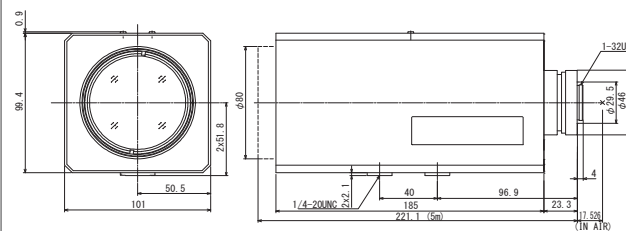

## M24Z1527-MP Series f 15-360mm, F2.7

24x

Format (")	2/3
Mount	C
Focal Length (mm)	15-360
Angle of View (HOR)°	32.3-1.4
M.O.D. (m)	5.0
Effective Aperture	Front (φmm) 66.0
	Rear (φmm) 13.8
Front Filter Thread (φMxP=)	77 × 1
Dimensions (WxHxD)mm	101 × 102.4 × 221.1

### Dimensions

unit:mm

NO.	MODEL NO.				Aperture (F)	Weight (g)	
1	M24Z1527M-MP	ZOOM	3 MOTOR	2MP	2.7-22C	2200	
2	M24Z1527MP-MP	ZOOM	3 MOTOR	PRESET	2.7-22C	2240	
3	M24Z1527MS-MP	ZOOM	3 MOTOR	SPOT FILTER	2.7-500C	2200	
4	M24Z1527MSP-MP	ZOOM	3 MOTOR	PRESET	SPOT FILTER	2.7-500C	2240
5	M24Z1527AMS-MP	ZOOM	VIDEO	SPOT FILTER	2.7-500C	2140	
6	M24Z1527AMSP-MP	ZOOM	VIDEO	PRESET	SPOT FILTER	2.7-500C	2180
7	M24Z1527DC-MP	ZOOM	DC	SPOT FILTER	2.7-500C	2140	
8	M24Z1527PDC-MP	ZOOM	DC	PRESET	SPOT FILTER	2.7-500C	2180
9	M24Z1527K-MP	ZOOM	P-iris	2MP	2.7-22C	2130	
10	M24Z1527KP-MP	ZOOM	P-iris	PRESET	2.7-22C	2170	