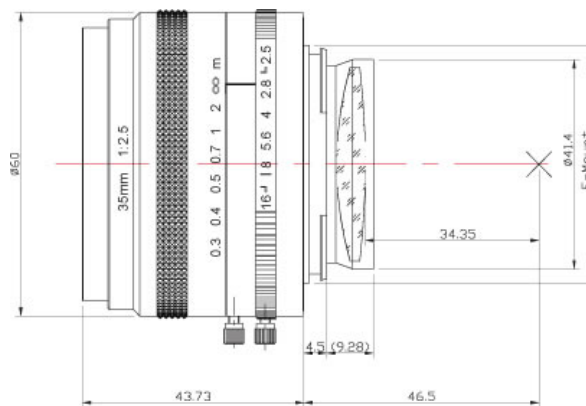

## SPECIFICATIONS

Resolution:	30lp/mm
Format:	43mm
Mount :	F
Focal Length :	35mm
F/No:	F2.5~F22
Back Focus :	34.35
Iris Type :	Manual Iris
Angle of View(D)	52.3°
Distortion :	-3%
Focusing Range:	∞ ~ 0.3m
Coating Wavelength:	400~950nm
Filter Thread:	M52x 0.75
Dimension:	∅ 60 x 43.73mm
Weight:	273g

## Dimension