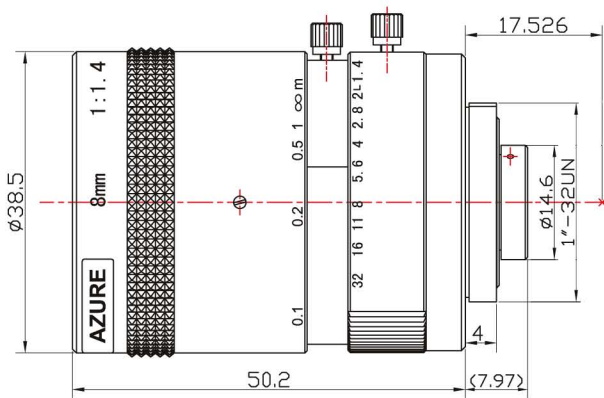

5
Mega-Pixel

Manual Iris

C-mount

Item No	AZURE-0814M5M
Resolution	5 mega-pixel
Focal length	8mm
Back Focus	9.91mm
Mount	C
F/NO	1.4
Format	2/3"
Iris Type	Manual Iris
Angle of View	66°
Distortion	<0.5%
Focusing range	∞ ~ 0.1m
Dimension	∅ 38.5 × 50.2mm
Filter Thread	M35.5 × 0.5mm

Applicable camera
(Model)

1"	<input type="checkbox"/>
2/3"	<input checked="" type="checkbox"/>
1/2"	<input type="checkbox"/>
1/3"	<input type="checkbox"/>
1/4"	<input type="checkbox"/>